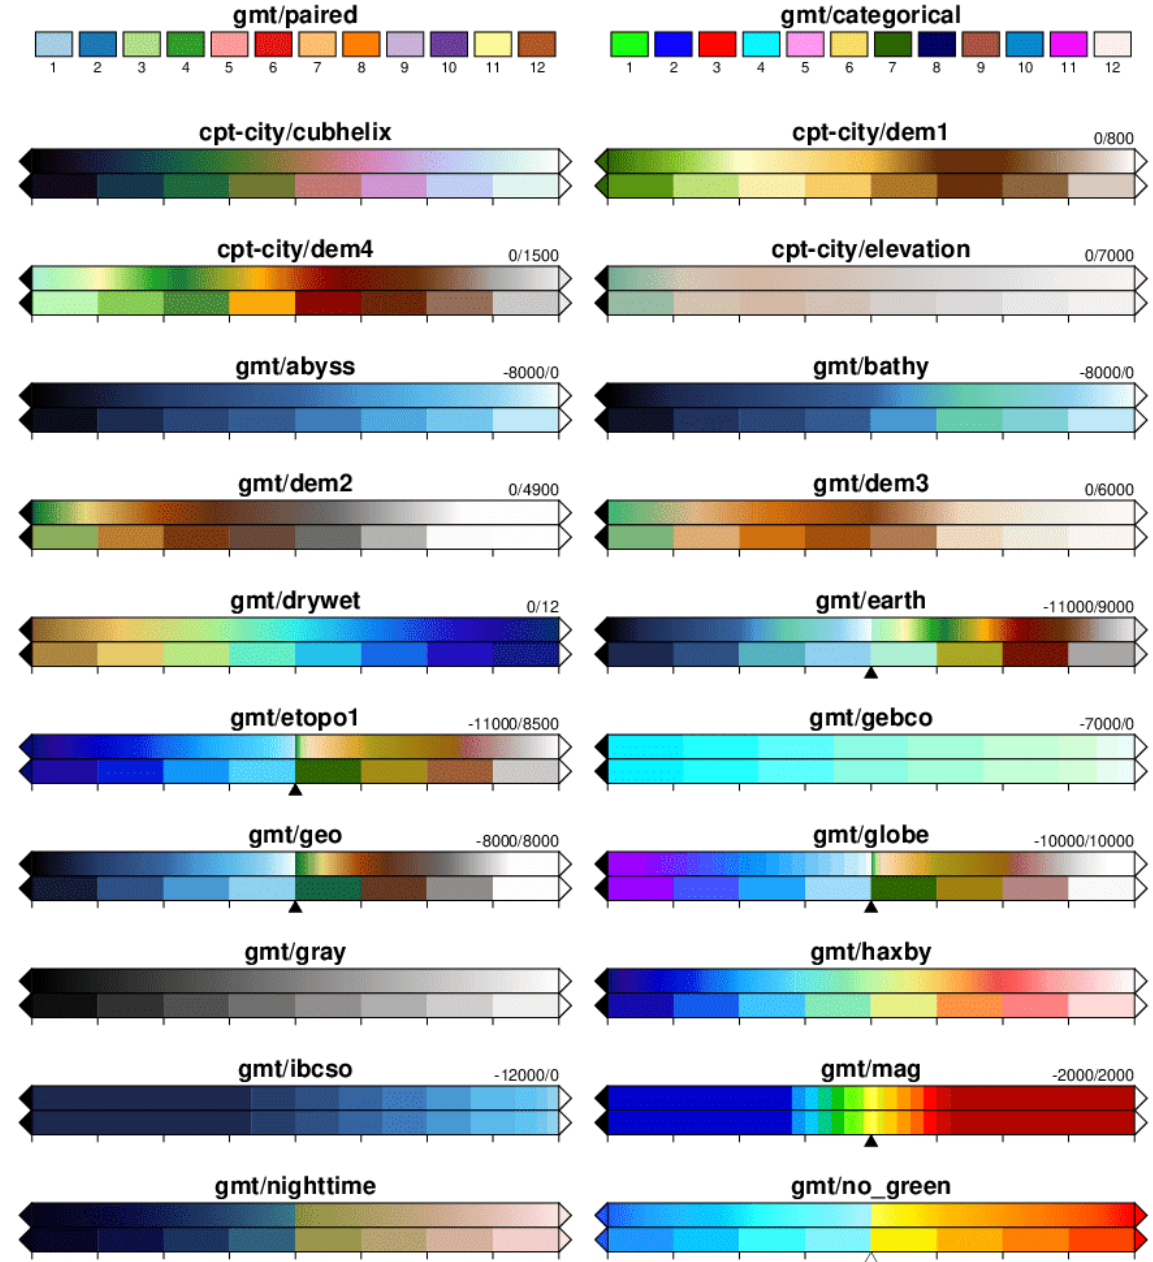

GMTにビルトインされているカラーマップ

立命館大学工学部物理科学科

吉田 晶樹

<https://docs.generic-mapping-tools.org/6.5/reference/cpts.html>

The standard 46 CPTs supported by GMT.

The 30 scientific color maps by Fabio Crameri supported by GMT.

The 7 cyclic color maps (those ending in "O" are the cyclic scientific color maps by Fabio Cramer) supported by GMT.

The 22 color maps from cmocean by
Kristen M. Thyng supported by GMT.