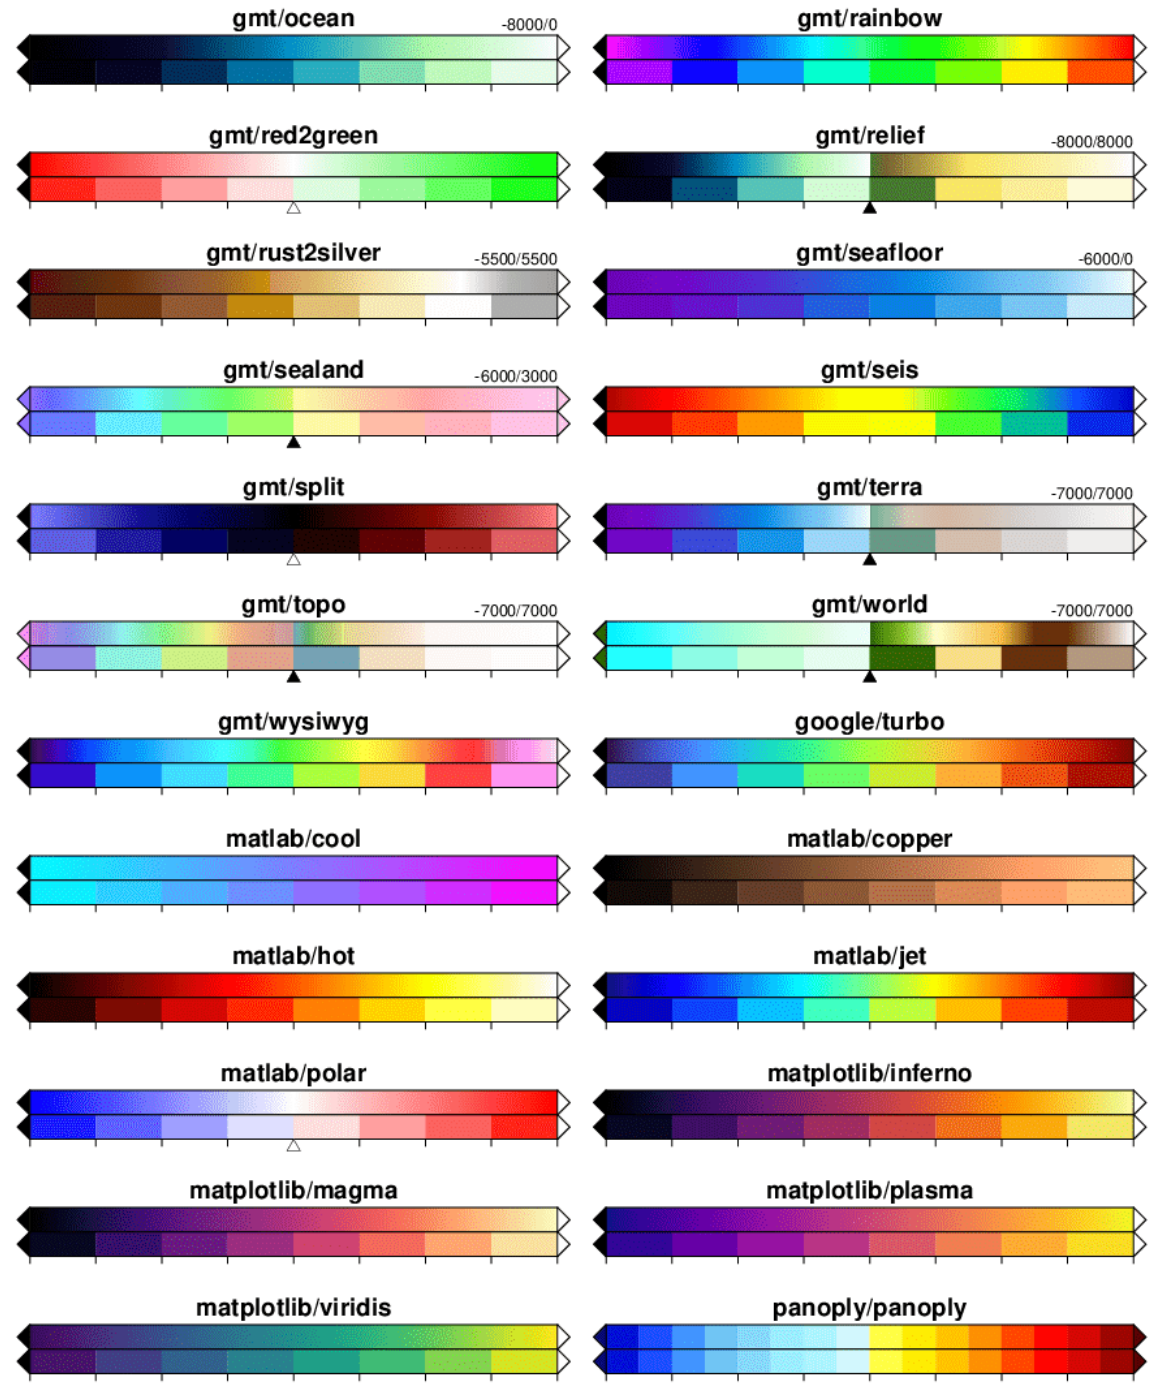

GMTにビルトインされているカラーマップ

立命館大学工学部物理科学科

吉田 晶樹

<https://docs.generic-mapping-tools.org/6.5/reference/cpts.html>

The standard 46 CPTs supported by GMT.

The 30 scientific color maps by Fabio Crameri supported by GMT.

The 7 cyclic color maps (those ending in "O" are the cyclic scientific color maps by Fabio Cramer) supported by GMT.

The 22 color maps from cmocean by
Kristen M. Thyng supported by GMT.