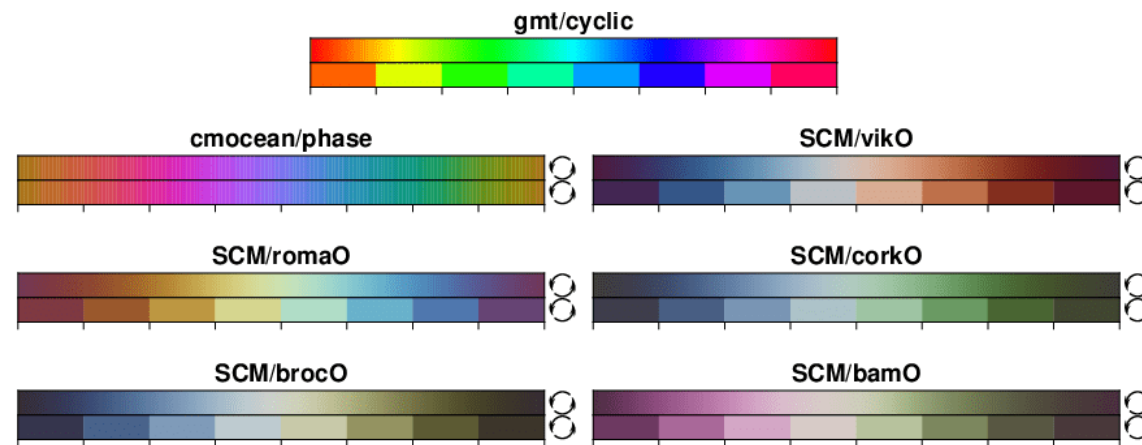

GMTにビルトインされているカラーマップ

立命館大学工学部物理科学科

吉田 晶樹

<https://docs.generic-mapping-tools.org/6.5/reference/cpts.html>

The standard 46 CPTs supported by GMT.

The 30 scientific color maps by Fabio Crameri supported by GMT.

The 7 cyclic color maps (those ending in "O" are the cyclic scientific color maps by Fabio Cramer) supported by GMT.

The 22 color maps from cmocean by
Kristen M. Thyng supported by GMT.