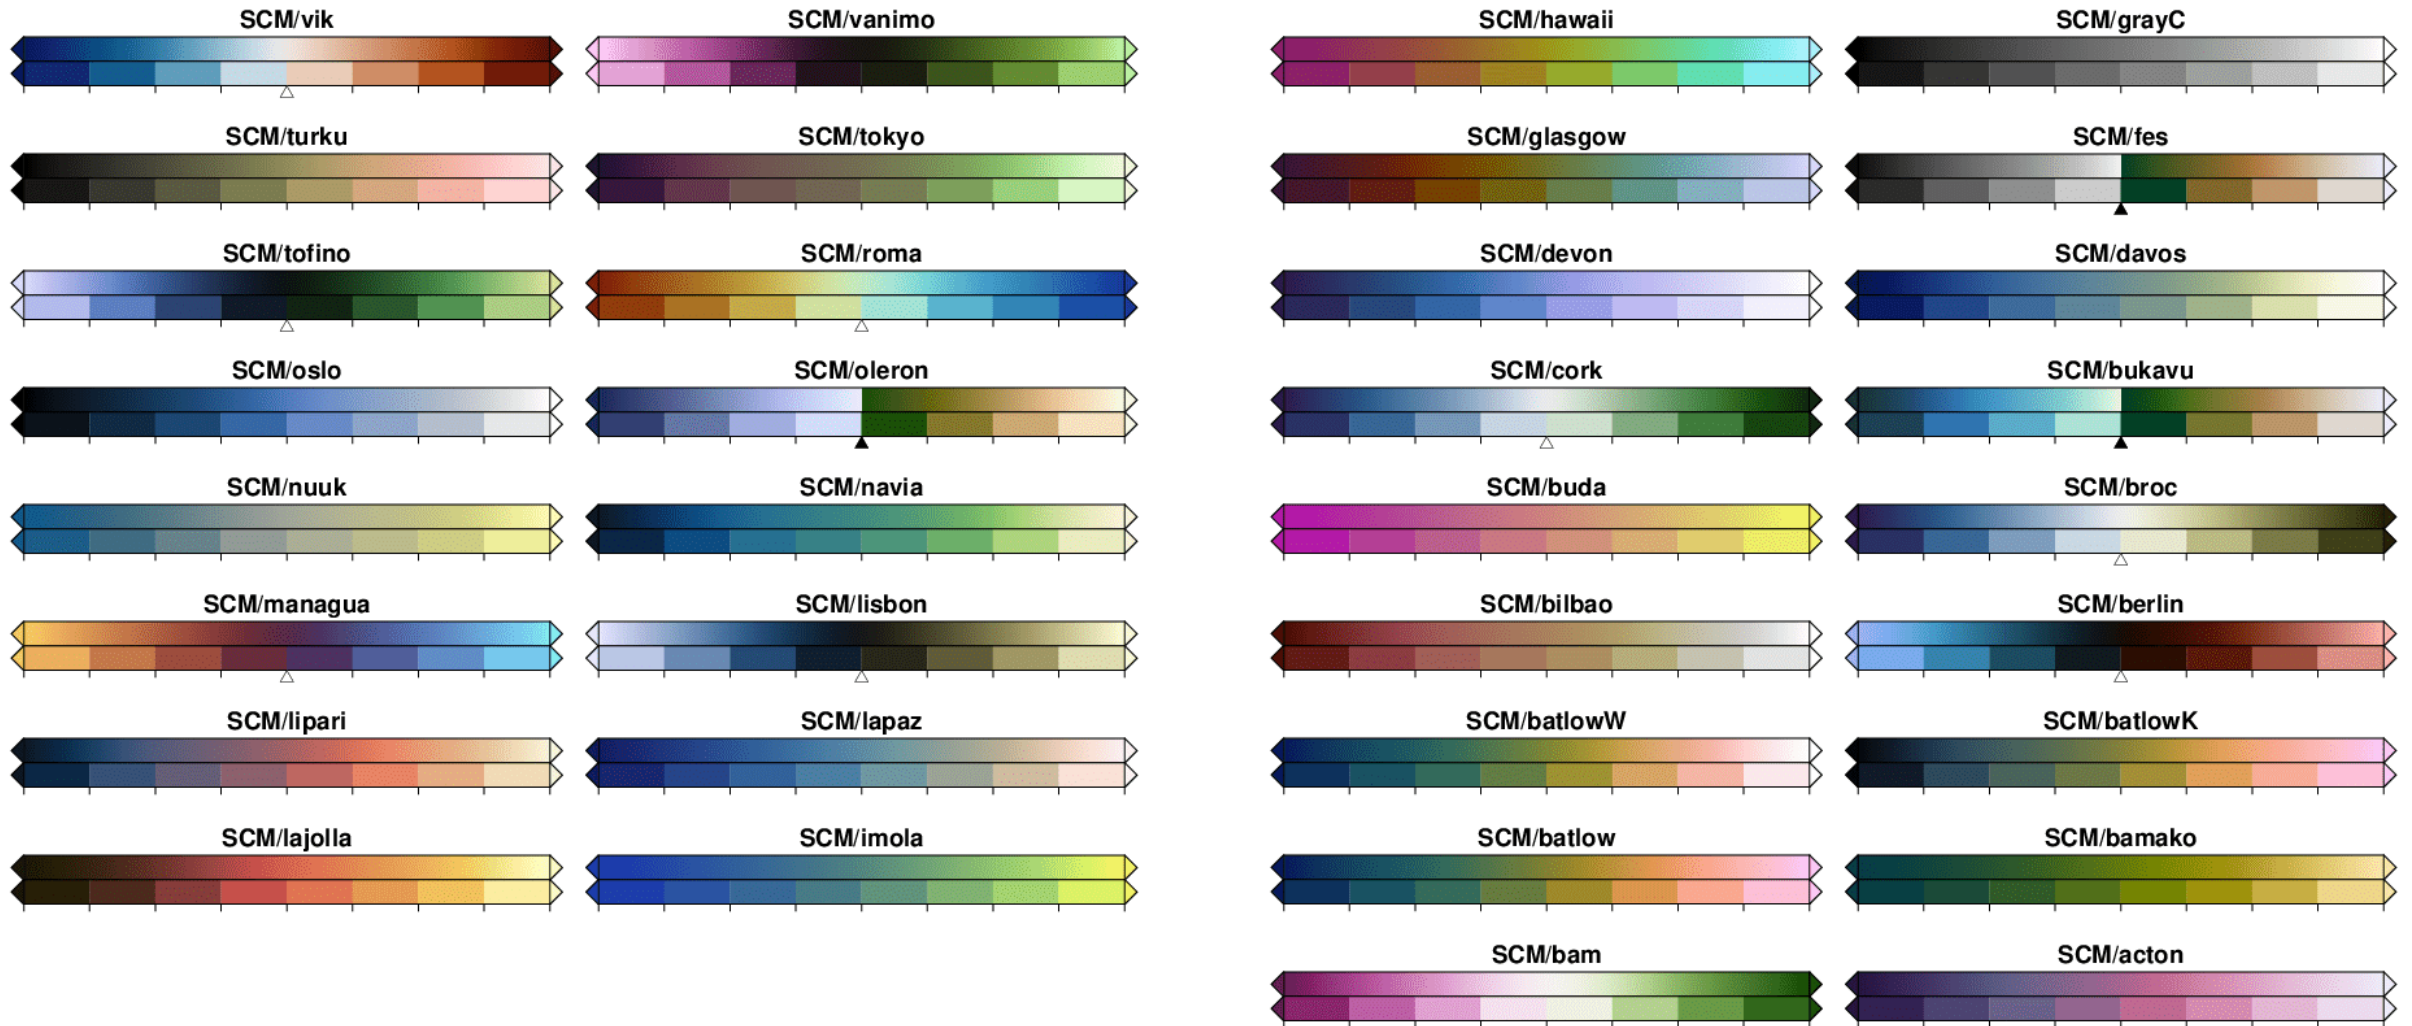

GMTにビルトインされているカラーマップ

立命館大学工学部物理科学科

吉田 晶樹

<https://docs.generic-mapping-tools.org/6.5/reference/cpts.html>

The standard 46 CPTs supported by GMT.

The 30 scientific color maps by Fabio Crameri supported by GMT.

The 7 cyclic color maps (those ending in "O" are the cyclic scientific color maps by Fabio Cramer) supported by GMT.

The 22 color maps from cmocean by
Kristen M. Thyng supported by GMT.